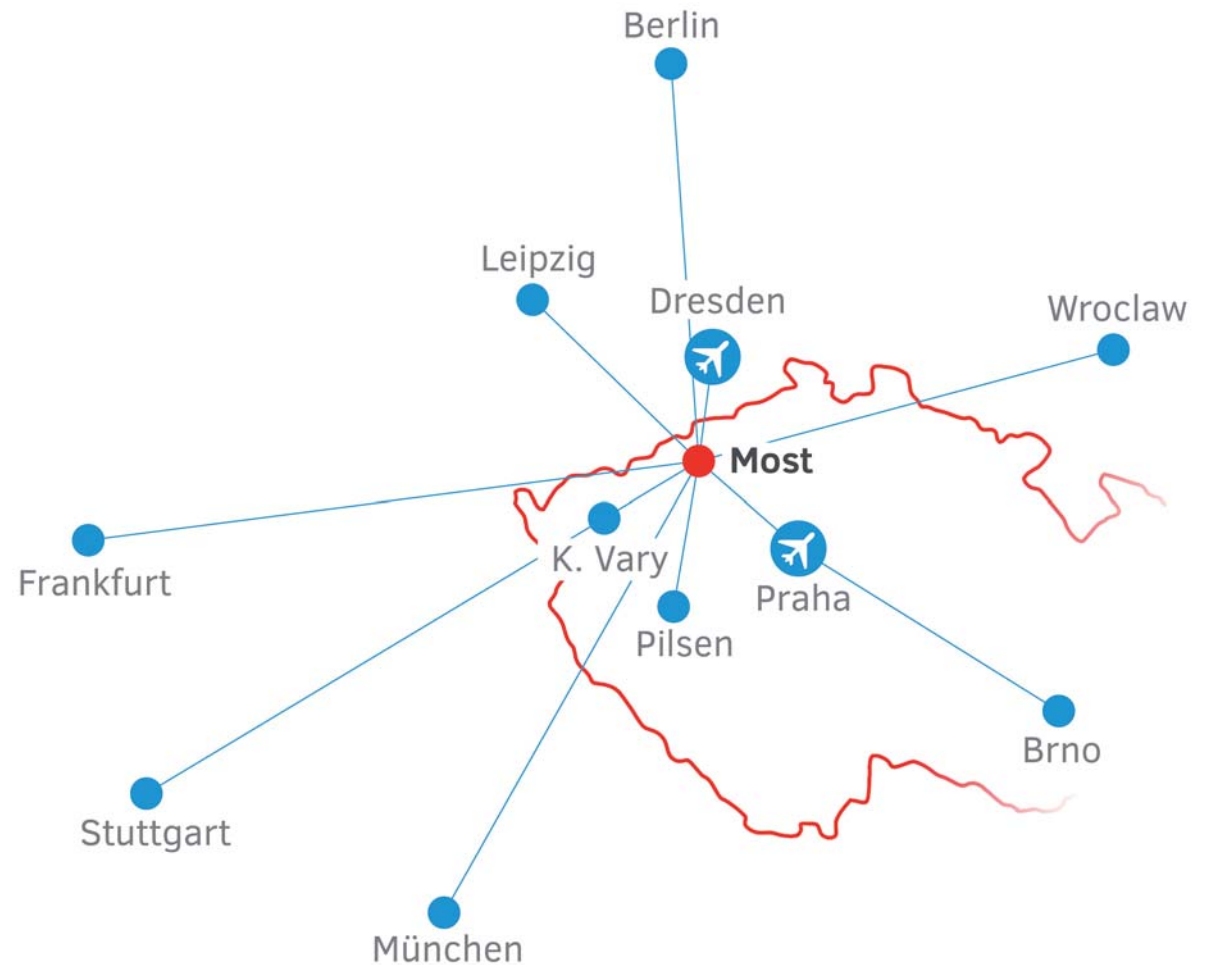

ACCOMMODATION NEARBY  
AUTODROM MOST

## Accommodation nearby Autodrom Most

Autodrom Most is very easy to reach from the cities of Ústí nad Labem, Prague and Dresden. Thanks to newly finished infrastructure, that is, the opening of the D8 motorway, Autodrom Most can be reached by car in 35 to 60 minutes from those cities.

Autodrom Most – Praha (international airport)	<b>102 km</b>
Autodrom Most – Karlovy Vary	<b>075 km</b>
Autodrom Most – Brno	<b>300 km</b>
Autodrom Most – Pilsen	<b>103 km</b>
Autodrom Most – Wroclaw	<b>380 km</b>
Autodrom Most – München	<b>387 km</b>
Autodrom Most – Stuttgart	<b>490 km</b>
Autodrom Most – Frankfurt am Main	<b>487 km</b>
Autodrom Most – Leipzig	<b>171 km</b>
Autodrom Most – Berlin	<b>225 km</b>
Autodrom Most – Dresden (international airport)	<b>105 km</b>

Distance from the racing circuit: 3.5 km

Address: Radniční 3, CZ-434 01 Most, the Czech Republic